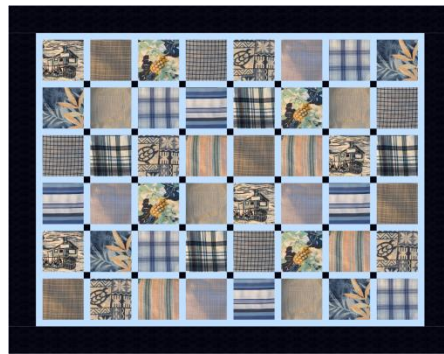

Baby Clothes and Memorial Clothing Quilts – Grid Pattern

Baby clothes quilts work best with sashing for the quilt's longevity. The number of items used depends on whether you want items used for more than one block. I am willing to include zippers, buttons, bows, pockets, and any other details you would like me to highlight.

6" blocks @ $10/block

7" blocks @ $12/block

8" blocks @ $14/block

- Contrasting borders and cornerstones are additional charges.
- The price of the quilt includes your choice of a solid quilter's cotton fabric for sashing, borders and backing. Cotton prints or polyester minky may have an additional cost.
- Illinois residents pay 8.5% sales tax

Baby Clothes and Memorial Clothing Quilts – Custom design

All other custom baby clothes or memorial quilt designs begin at $450 for a throw size. The following are design samples: